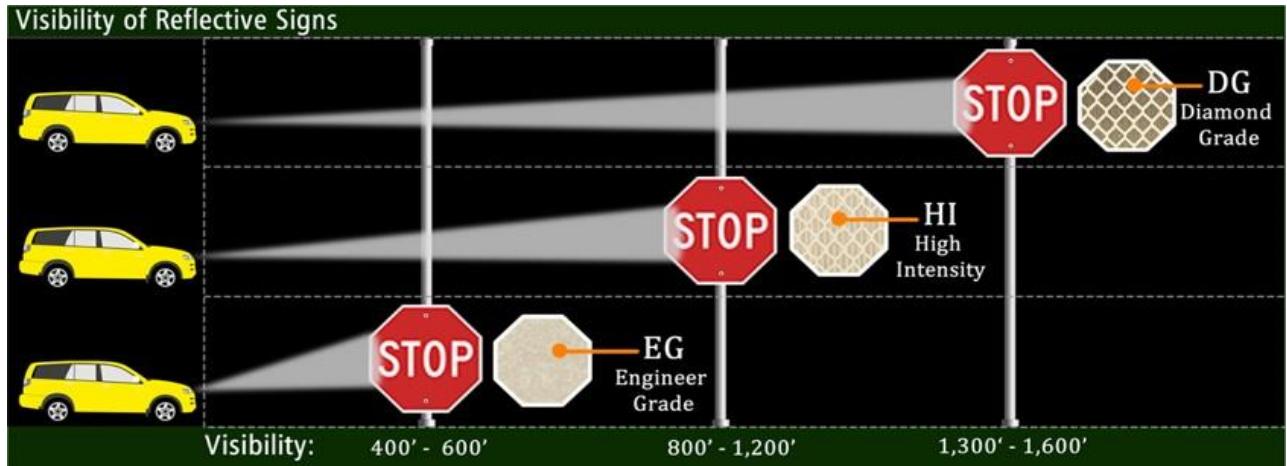

EXAMPLES OF NIGHTTIME ENHANCEMENT

Retro Grade Chart

Retro Red Flag

Flash Light

Stop / Paddle with LED flash